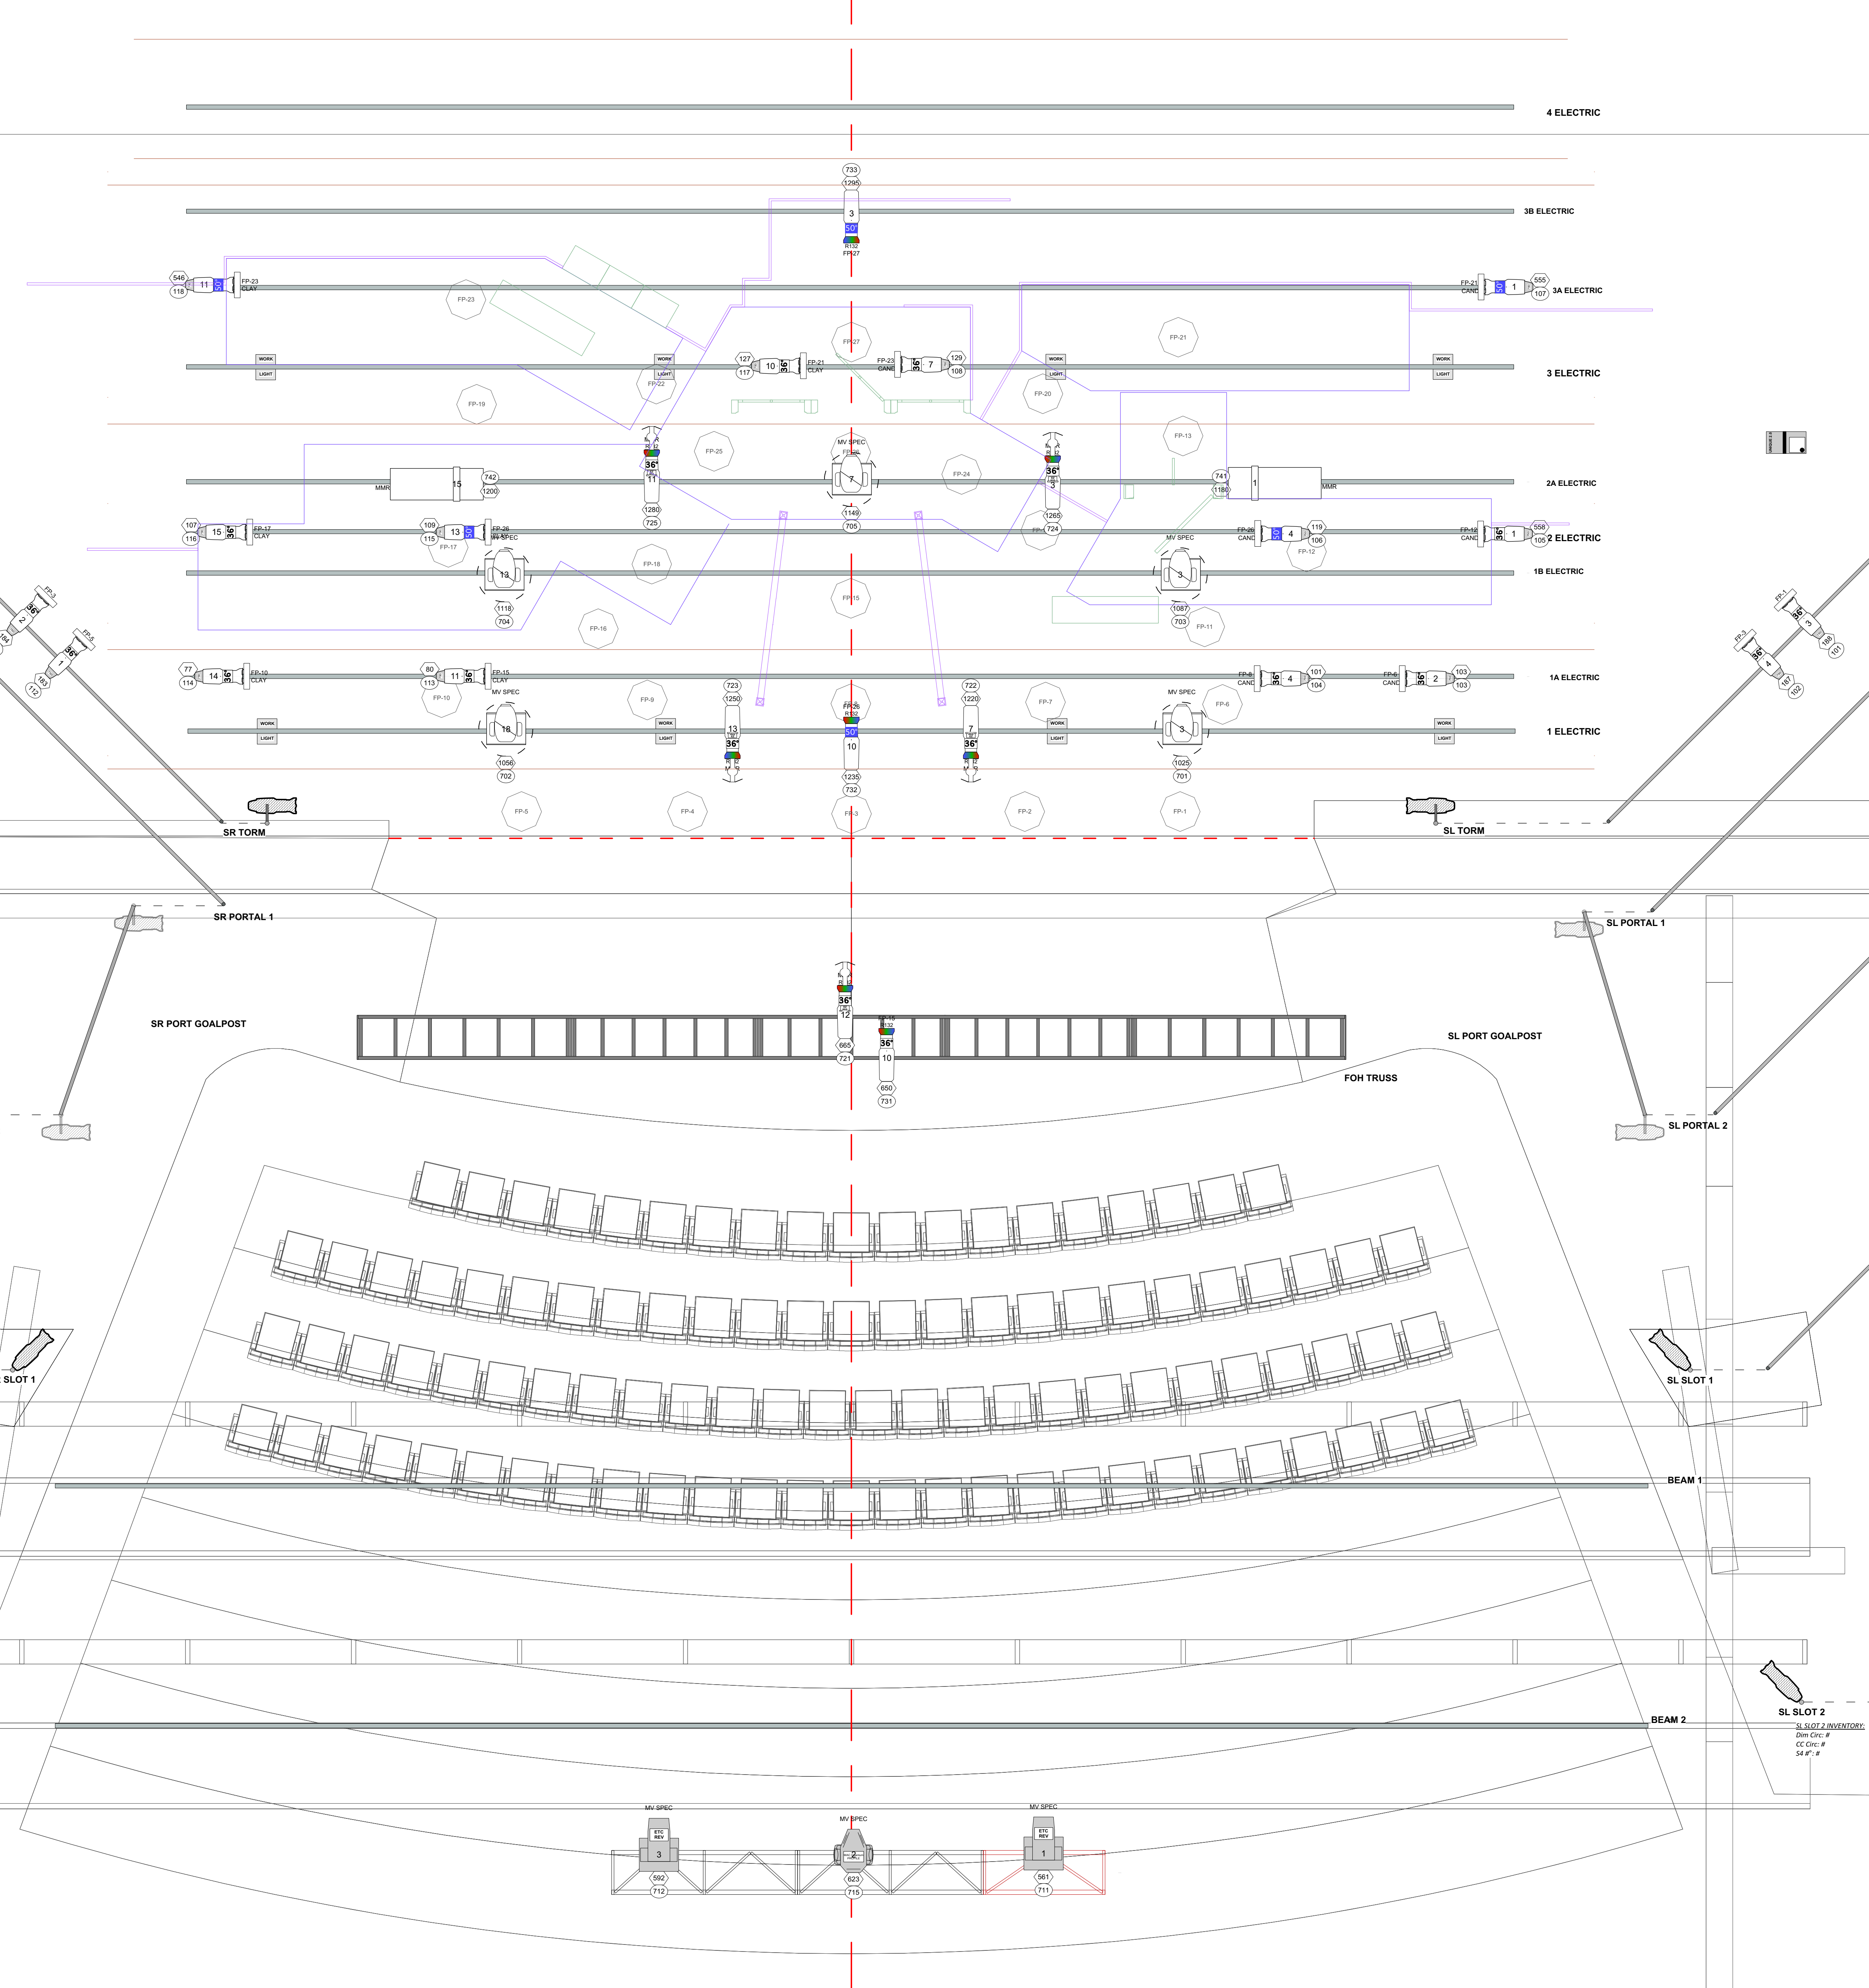

- 35: WHITE CYC
  - 34:
  - 33:
  - M-4E: 4TH ELECTRIC
  - 32:
  - 31: BLACK SCRIM
  - 30: 4TH LEGS
  - 29: 4TH BORDER
  - 28: 3B ELECTRIC
  - 27:
  - 26:
  - 24: 3A ELECTRIC
  - 23: FLUORESCENT FIXTURE
  - 22:
  - 21:
  - M-3E: 3RD ELECTRIC
  - 20: 3RD LEGS
  - 19: 3RD BORDER
  - 18: BANNER
  - 16: 2A ELECTRIC
  - 15: 2A LEGS
  - M-2E: 2ND ELECTRIC
  - 14:
  - 13: 1B ELECTRIC
  - 12: FLUORESCENT FIXTURE
  - 11: 2ND LEGS
  - 10: 2ND BORDER
  - 9:
  - 8: 1A ELECTRIC
  - 7:
  - M-1E: 1ST ELECTRIC
  - 6:
  - 5: 1ST LEGS
  - 4: 1ST BORDER
  - 3: FULL STAGE BLACK
  - 1: MAIN CURTAIN
  - F: FIRE CURTAIN
- ALL BATTENS ARE 36" LONG

KEY

- 2 of 2 ETC Source 4 14" 750w
- 20 of 20 ETC Source 4 19" 750w
- 40 of 40 ETC Source 4 26" 750w
- 36 of 32 ETC Source 4 36" 750w
- 4 of 5 ETC Source 4 50" 750w
- 1 of 18 ETC Source 4 70" 750w
- 6 of 22 ETC Source 4 Lustr+ 36" LED
- 2 of 22 ETC Source 4 Lustr+ 50" LED
- 16 of 18 ETC Source 4 PAR WFL 750w
- 2 of 2 ETC Source 4 PARnel 750w
- 1 of 25 Altman PAR 64 NSP 1kw
- 4 of 25 Altman PAR 64 MFL 1kw
- 16 of 25 Altman PAR 64 WFL 1kw
- 10 of 12 8" Fresnel 1kw
- 14 of 16 Century 6x9 750w
- 1 of 6 Century 6x12 750w
- 2 of 3 ETC Source 4 Revolution
- 1 of 1 Martin MAC Quantum Profile
- 5 of 6 Martin MAC 700 Profile
- 6 of 8 Altman 3-Circuit Zip Strip 750w
- 8 of 8 Altman 3-Circuit Skyocyc 1kw
- 1 of 1 Look Solutions Unique 2.0 Hazer
- 1 of 1 Look Solutions Unique 2.1 Hazer
- 1 of 1 D50 Hazer
- 5 of 8 Rosco I-Cue
- 16 of 22 Wybron ForeRunner Color Scroller
- 5 of 7 Apollo E2-Ins

LEGEND

- 1 DEMO R00
- 1 UNIT NUMBER
- 19 DIMMER
- 85 CHANNEL
- FOCUS COLOR
- GOBO
- UNIT NUMBER
- DIMMER
- CHANNEL

NOTES

Notes section for the lighting plot, containing specific instructions and details for the installation.