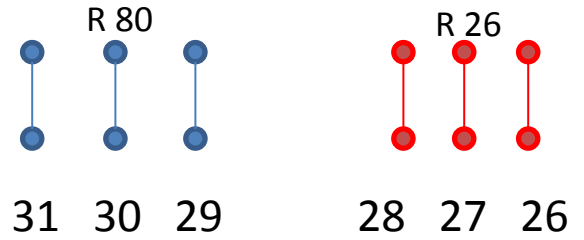

NORWEGIANS MAGIC SHEET

FRONT WASH R362/119

DOWN LIGHTS

BACKGROUND/ SET FILL SYSTEM

FRONT LIGHT

ADDITIONAL FILL (COL MATCH TO DEST)

SPECIALS

- 37- SL PRINCESS
- 38- SR PRINCESS
- 36- MAGIC TABLE SPEC
- 44- PURSE
- 45- LAMP PRAC
- 46- CHRISTMAS CURTAIN
- 39- SL BACK AISLE
- 40- SR BACK AISLE