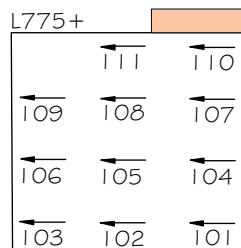

ROMEO AND JULIET

BOWEN

MAGIC '16

FRONT

FRONT WASH

SIDE

BACK

TOP