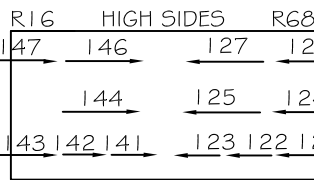

DON GIOVANNI THURBER THEATRE

MAGIC '15

SPECIALS

FRONT BREAKUP		
R58	84	
R375	83	
FOH BREAKUP-		
SL	81	
SR	82	
COM. INT-	251-258	

BACKLIGHT	221-235
CONDUCTOR-	BOW 422
	RUN 421

SKY CYC		
R58	R44	R89
355	356	357