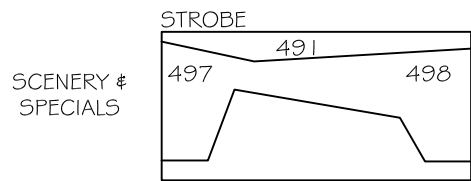

DON GIOVANNI THURBER THEATRE

MAGIC '15

SPECIALS

FRONT BREAKUP		
R58	84	
R375	83	
FOH BREAKUP-		
SL	81	
SR	82	
COM. INT-	251-258	

BACKLIGHT	221-235
CONDUCTOR-	BOW 422
	RUN 421

SKY CYC		
R58	R44	R89
355	356	357