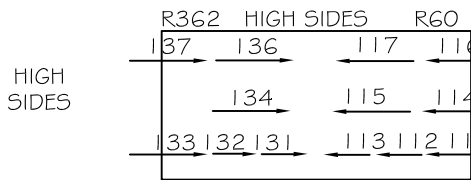

DON GIOVANNI THURBER THEATRE

MAGIC '15

SPECIALS

FRONT BREAKUP		
R58	84	
R375	83	
FOH BREAKUP-		
SL	81	
SR	82	
COM. INT-	251-258	

BACKLIGHT	221-235
CONDUCTOR-	BOW 422
	RUN 421

SKY CYC		
R58	R44	R89
355	356	357