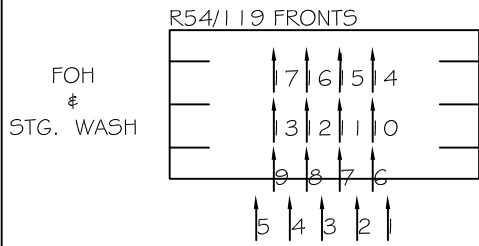

DON GIOVANNI THURBER THEATRE

MAGIC '15

SPECIALS

FRONT BREAKUP		
R58	84	
R375	83	
FOH BREAKUP-		
SL	81	
SR	82	
COM. INT-	251-258	

BACKLIGHT	221-235
CONDUCTOR-	BOW 422
	RUN 421

SKY CYC		
R58	R44	R89
355	356	357