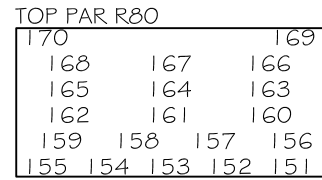

DON GIOVANNI THURBER THEATRE

MAGIC '15

SPECIALS

FRONT BREAKUP		
R58	84	
R375	83	
FOH BREAKUP-		
SL	81	
SR	82	
COM. INT-	251-258	

BACKLIGHT	221-235
CONDUCTOR-	BOW 422
	RUN 421

SKY CYC		
R58	R44	R89
355	356	357