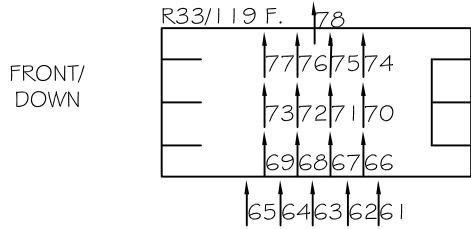

DON GIOVANNI THURBER THEATRE

MAGIC '15

SPECIALS

FRONT BREAKUP		
R58	84	
R375	83	
FOH BREAKUP-		
SL	81	
SR	82	
COM. INT-	251-258	

BACKLIGHT	221-235
CONDUCTOR-	BOW 422
	RUN 421

SKY CYC		
R58	R44	R89
355	356	357