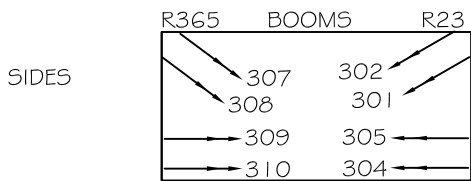

DON GIOVANNI THURBER THEATRE

MAGIC '15

SPECIALS

FRONT BREAKUP		
R58	84	
R375	83	
FOH BREAKUP-		
SL	81	
SR	82	
COM. INT-	251-258	

BACKLIGHT	221-235
CONDUCTOR-	BOW 422
	RUN 421

SKY CYC		
R58	R44	R89
355	356	357