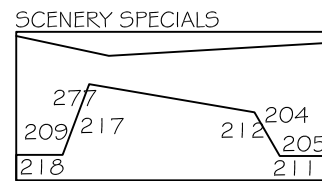

DON GIOVANNI THURBER THEATRE

MAGIC '15

SPECIALS

FRONT BREAKUP		
R58	84	
R375	83	
FOH BREAKUP-		
SL	81	
SR	82	
COM. INT-	251-258	

BACKLIGHT	221-235
CONDUCTOR-	BOW 422
	RUN 421

SKY CYC		
R58	R44	R89
355	356	357