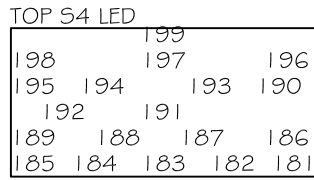

DON GIOVANNI THURBER THEATRE

MAGIC '15

SPECIALS

FRONT BREAKUP		
R58	84	
R375	83	
FOH BREAKUP-		
SL	81	
SR	82	
COM. INT-	251-258	

BACKLIGHT	221-235
CONDUCTOR-	BOW 422
	RUN 421

SKY CYC		
R58	R44	R89
355	356	357