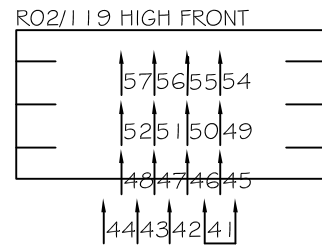

DON GIOVANNI THURBER THEATRE

MAGIC '15

SPECIALS

FRONT BREAKUP		
R58	84	
R375	83	
FOH BREAKUP-		
SL	81	
SR	82	
COM. INT-	251-258	

BACKLIGHT	221-235
CONDUCTOR-	BOW 422
	RUN 421

SKY CYC		
R58	R44	R89
355	356	357