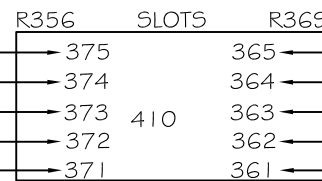

DON GIOVANNI THURBER THEATRE

MAGIC '15

SPECIALS

FRONT BREAKUP		
R58	84	
R375	83	
FOH BREAKUP-		
SL	81	
SR	82	
COM. INT-	251-258	

BACKLIGHT	221-235
CONDUCTOR-	BOW 422
	RUN 421

SKY CYC		
R58	R44	R89
355	356	357