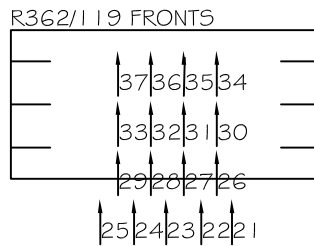

DON GIOVANNI THURBER THEATRE

MAGIC '15

SPECIALS

FRONT BREAKUP		
R58	84	
R375	83	
FOH BREAKUP-		
SL	81	
SR	82	
COM. INT-	251-258	

BACKLIGHT	221-235
CONDUCTOR-	BOW 422
	RUN 421

SKY CYC		
R58	R44	R89
355	356	357