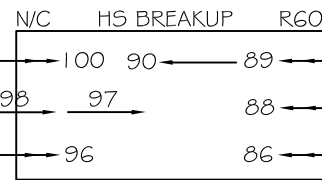

DON GIOVANNI THURBER THEATRE

MAGIC '15

SPECIALS

FRONT BREAKUP		
R58	84	
R375	83	
FOH BREAKUP-		
SL	81	
SR	82	
COM. INT-	251-258	

BACKLIGHT	221-235
CONDUCTOR-	BOW 422
	RUN 421

SKY CYC		
R58	R44	R89
355	356	357