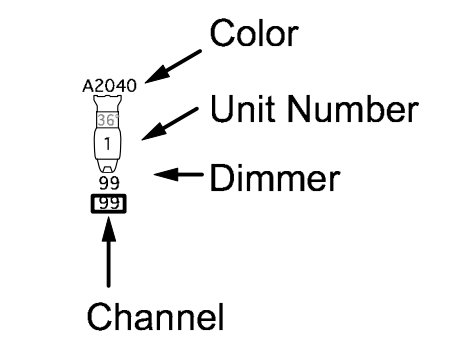

**Antigone 5.9
2012**

College Theatre
SUNY Potsdam

Lighting Designer
Joshua Poston

Lighting Plot

Legend

- 6" Fresnel
- Source 4 Par WFL
- Par 64 WFL
- Source 4
- Source 4 with Apollo Smart Color
- ETC Revolution w/ Scroller
- ETC Source 4 w Seachanger